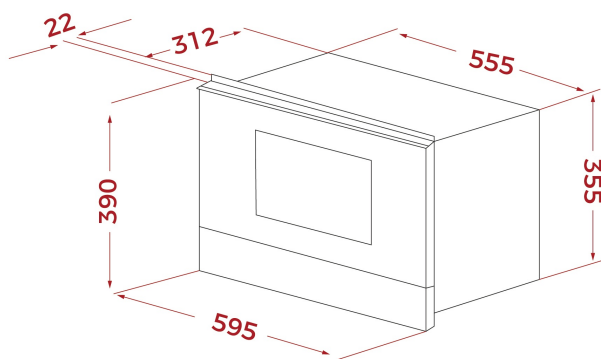

TEKA**ML 822 BIS L BK-SS**

Built-in microwave with ceramic base, grill and left door opening

Ceramic base

Defrost By Time

Defrost By Weight

Direct Access Menu

Electronic Door Opening

22L

REFERENCE

REF: 40584300

EAN: 8421152145494

FEATURES

Built-in Microwave + Grill
 Ceramic base with uniform heating
 3 cooking functions
 9 direct access menus
 5 power levels, 2500 W
 Grill power: 1200 W
 Defrost by time and weight
 Touch control display with knobs
 Double glazed door with right opening
 Electronic door opening
 Children safety lock
 Automatic disconnection when open door
 Incandescent inner light
 Dropdown grill
 Quick start
 Capacity (gross/net): 22 / 21.56 litres
 Stainless steel cavity
 Tangential ventilation

DIMENSIONS**Product height (mm):** 390**Product width (mm):** 595**Product depth (mm):** 334**Product length (mm):****Net weight (Kg):** 23,2**TECHNICAL DETAILS**

MWO Power (W): 850

Frequency (Hz): 50

Maximum Nominal Power (W): 2700