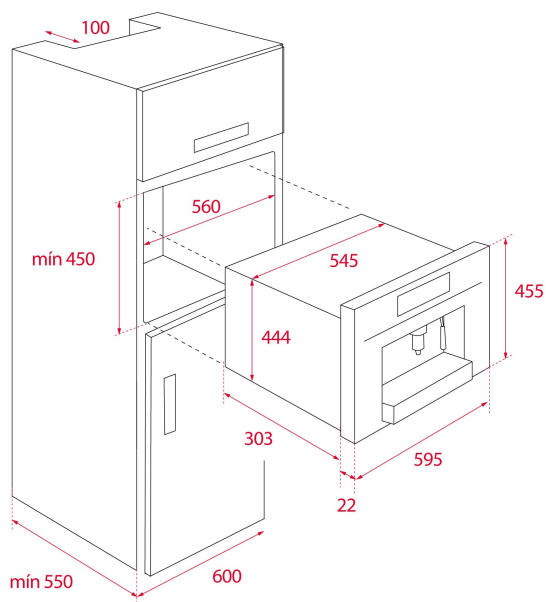

TEKA**CLC 835 MC BK-SS**

Urban Colors Edition. Multi-capsule and ground built-in coffee machine with 19 bar pump pressure

Capsules

Ground coffee

**REFERENCE**

REF: 40589513

EAN: 8421152145616

FEATURES

Urban Colors Edition
Multi capsule and ground built-in coffee machine
Coffee size regulation
Touch control display with knobs
Capacity: 1 cup
Adjustable height system for different cup sizes
Milk frother and hot water pipe
Availability for ground coffee
3 storage drawers
19 bar pump pressure
1 litre water tank
Descaling function
Capsule adaptors suitable for:
Nespresso®, Lavazza®, Caffitaly®, E.S.E.

DIMENSIONS**Product height (mm):** 455**Product width (mm):** 595**Product depth (mm):** 330**Product length (mm):****Net weight (Kg):** 18,7**TECHNICAL DETAILS**

Power rate (V): 230

Frequency (Hz): 50

Maximum Nominal Power (W): 2200