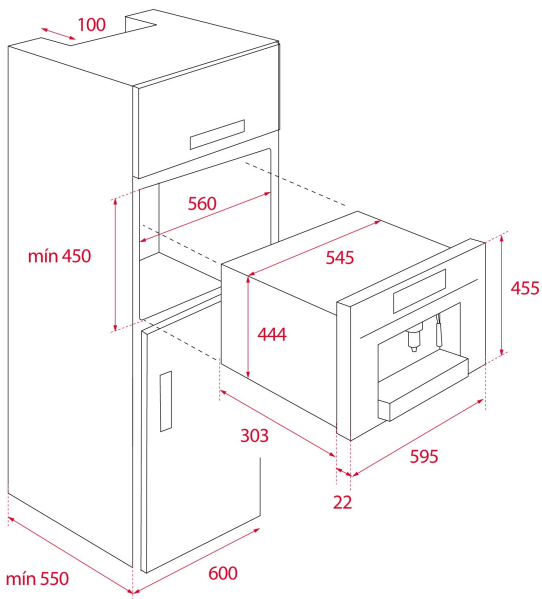

TEKA**MAESTRO CLC 835 MC**

Multi capsule and ground built-in coffee machine with 19 bar pump pressure

Capsules

Ground coffee

**REFERENCE**

REF: 40589513

EAN: 8421152145616

FEATURES

Urban Colors Edition
Multi capsule and ground built-in coffee machine
Coffee size regulation
Touch control display with knobs
Capacity: 1 cup
Adjustable height system for different cup sizes
Milk frother and hot water pipe
Availability for ground coffee
3 storage drawers
19 bar pump pressure
1 litre water tank
Descaling function
Capsule adaptors suitable for:
Nespresso®, Lavazza®, Caffitaly®, E.S.E.

DIMENSIONS**Product height (mm):** 455**Product width (mm):** 595**Product depth (mm):** 330**Product length (mm):****Net weight (Kg):** 18,7**TECH SPECS**

Power rate (V): 230

Frequency (Hz): 50

Maximum Nominal Power (W): 2200