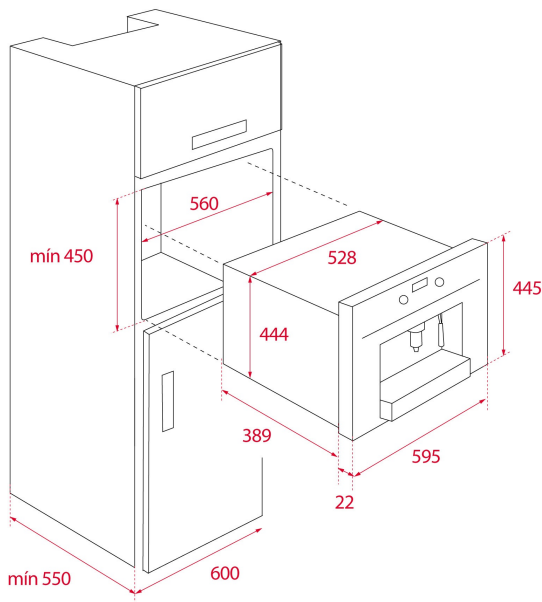

TEKA**MAESTRO CLC 855 GM**

Built-in Coffee Maker with 30 programs and 15 bar pressure

Coffee
beansGround
coffee**REFERENCE**

REF: 41598030

EAN: 8421152145401

FEATURES

Automatic built-in coffee machine
 Self-cleaning function
 Intensity and coffee size regulation
 Touch control display with knobs
 30 automatic programs
 Capacity: 2 cups at once
 Adjustable height system for different cup sizes
 Milk frother and hot water pipe
 Integrated steel grinder for natural coffee beans
 Coffee beans container, 200 grams capacity
 Availability for ground coffee
 15 bar pump pressure
 1.8 litres water tank
 Waste container
 Descaling function
 Installation with telescopic rails for easy pull out of the coffee maker

DIMENSIONS**Product height (mm):** 455**Product width (mm):** 595**Product depth (mm):** 412**Product length (mm):****Net weight (Kg):** 23**TECH SPECS**

Power rate (V): 220-240

Frequency (Hz): 50/60

Maximum Nominal Power (W): 1350