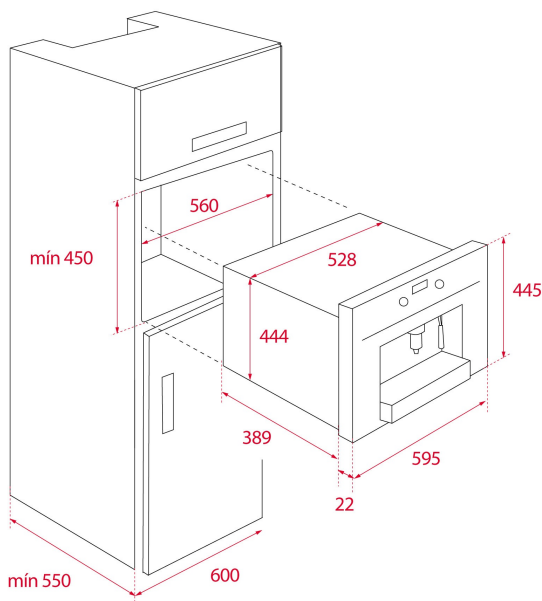

Coffee beans

Ground coffee