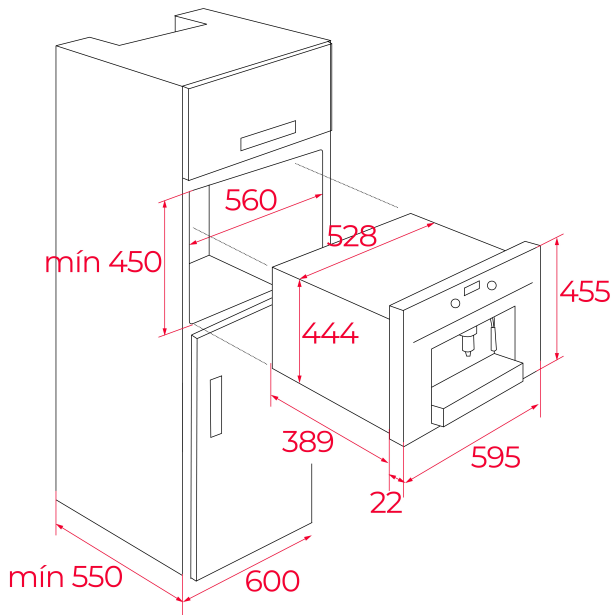

Coffee
beans

Ground
coffee