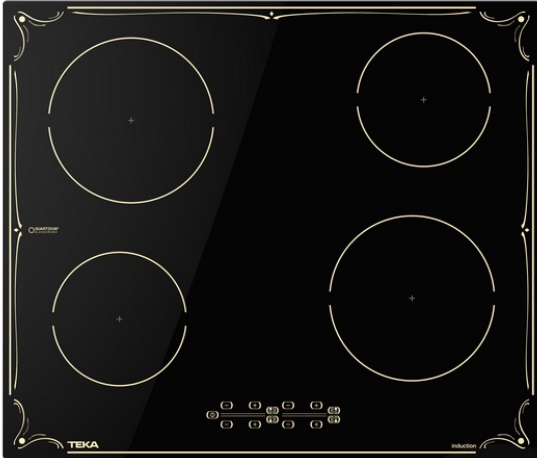

**TEKA****IBR 64040 TTC**

Induction hob with touch control, cooking timer and child lock

**REFERENCE**

REF: 112520013

EAN: 8434778011838

**FEATURES**

Induction hob  
Touch control  
4 cooking zones  
1 zone Ø 210 mm  
1 zone Ø 185 mm  
2 zones Ø 145 mm  
Ceramic glass surface  
Auto-lock safety system  
Induction:  
Cooking timer  
Power plus  
Child lock  
Residual heat indicator  
Power management  
Easy installation kit  
Maximum nominal power 7200 W

**DIMENSIONS**

**Product height (mm):** 50  
**Product width (mm):** 600  
**Product depth (mm):** 510  
**Product length (mm):**  
**Net weight (Kg):** 9,59

**TECHNICAL DETAILS**

Power rate (V): -  
Frequency (Hz): -  
Maximum Nominal Power (W): -

**COLOURS**

112520013

Black glass

**ENERGY EFFICIENCY**

Power consumption in standby mode (W): n/f  
Time to reach standby mode (min): n/f