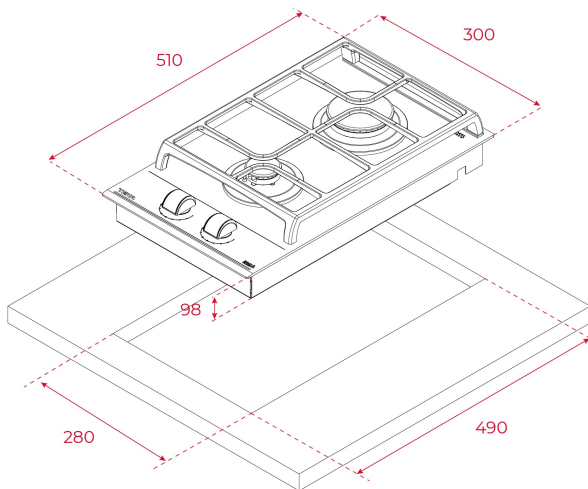

REFERENCE

REF: 112570180

EAN: 8434778019216

FEATURES

Urban Colors Edition

VarioPro Series

Modular gas on glass hob

ExactFlame

Frontal control knobs with ergonomic design

2 cooking zones

1 semi fast burner, 1.7 kW

1 auxiliary burner, 1 kW

Ceramic glass surface

Auto ignition

Auto-lock safety system

Cast iron grids

Easy installation kit

Maximum nominal power 2750 W

Silver knobs accessory available

DIMENSIONS

Product height (mm): 55

Product width (mm): 300

Product depth (mm): 510

Product length (mm):

Net weight (Kg): 6,25

TECHNICAL DETAILS

Power rate (V): 220-240

Frequency (Hz): 50/60

Maximum Nominal Power (W): -

COLOURS

112570180

Black

ENERGY EFFICIENCY

Power consumption in standby mode (W): -

Time to reach standby mode (min): -