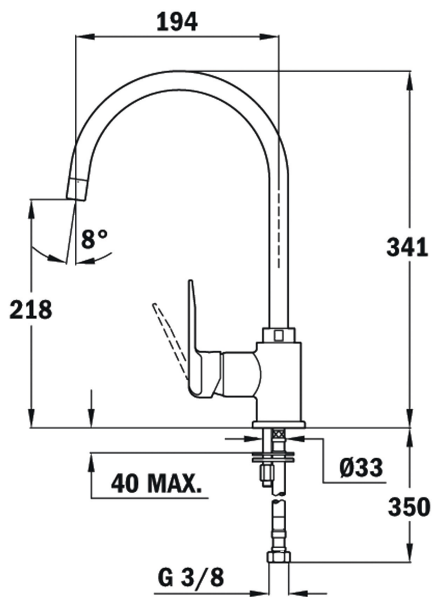

TEKA

IN 995

Kitchen tap mixer with high swivel spout and anti-scale aerator

Anti-scale aerator

Swivel spout

REFERENCE

REF: 5399512 EAN: 8421152066669

FEATURES

High spout kitchen tap
Minimalistic design
Swivel spout
Anti-scale aerator
Cartridge with ceramic discs of high resistance
Highly precise temperature control
Greater handling sensitivity with smoother movements
3/8" flexible inlet pipes

DIMENSIONS

Product height (mm): 341

Product width (mm):

Product depth (mm):

Product length (mm):

Net weight (Kg): 1,55

COLOURS

	5399512	Chrome
	53995120FM	Black
	53995120FM	Carbon
	53995120FM	Sandbeige
	53995120FM	Metallic black
	53995120FM	White
	53995120FM	Grey