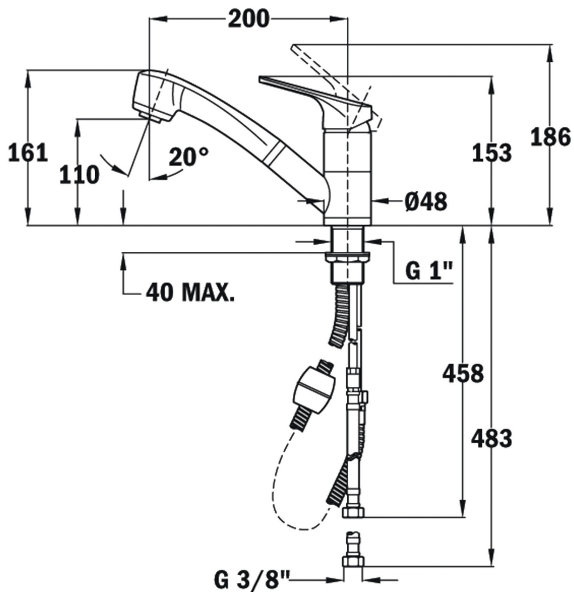

Anti-scale
aerator

Pull Out
Shower

Resistance

Swivel
spout

REFERENCE

REF: 46978020Q

EAN: 8421152090848

FEATURES

Low spout pull-out kitchen tap
Swivel spout
Anti-scale aerator
Pull-out 2 functions: normal & shower spray
Extra resistant flexible hose
40 mm cartridge
Cartridge with ceramic discs of high resistance
Highly precise temperature control
Greater handling sensitivity with smoother movements
3/8" flexible inlet pipes

DIMENSIONS

Product height (mm): 161

Product width (mm):

Product depth (mm):

Product length (mm):

Net weight (Kg): 2,12

COLOURS

	46978020Q	Metallic black
	46978020CN	Chrome
	46978020CN	Topasbeige
	46978020CN	Sandbeige
	46978020CN	Carbon