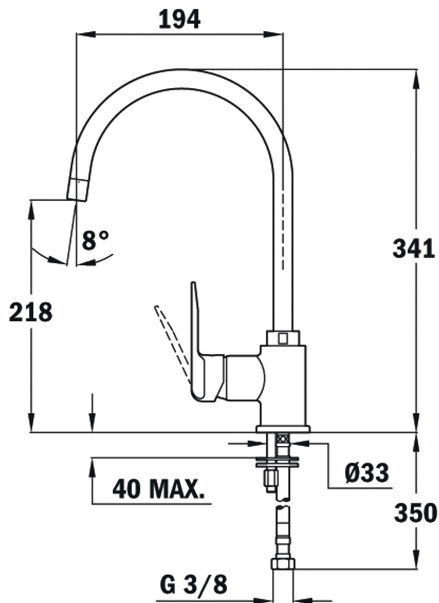

**TEKA****SP 995**

Kitchen tap mixer with high swivel spout

Anti-scale  
aeratorSwivel  
spout**REFERENCE**

REF: 55995020T

EAN: 8421152102237

**FEATURES**

High spout kitchen tap

Swivel spout

Anti-scale aerator

Cartridge with ceramic discs of high resistance

Highly precise temperature control

Greater handling sensitivity with smoother movements

3/8" flexible inlet pipes

**DIMENSIONS****Product height (mm):** 341**Product width (mm):****Product depth (mm):****Product length (mm):****Net weight (Kg):** 1,55**COLOURS**