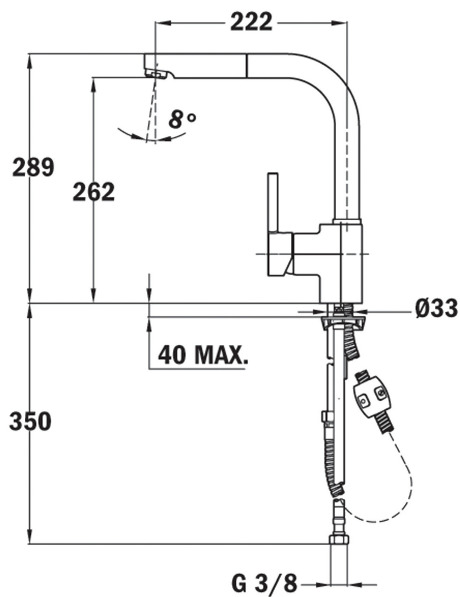

Anti-scale
aeratorPull Out
Shower

Resistance

Swivel
spout**REFERENCE**

REF: 23938120W

EAN: 8421152134252

FEATURES

High spout pull-out kitchen tap

Swivel spout

Anti-scale aerator

Pull-out 1 function: normal

Extra resistant flexible hose

Cartridge with ceramic discs of high resistance

Highly precise temperature control

Greater handling sensitivity with smoother movements

3/8" flexible inlet pipes

DIMENSIONS**Product height (mm):** 289**Product width (mm):****Product depth (mm):****Product length (mm):****Net weight (Kg):** 2,7**COLOURS**

	23938120W	White
	23938120I	Chrome
	23938120I	Black
	23938120I	Metallic black
	23938120I	Carbon
	23938120I	Stainless steel