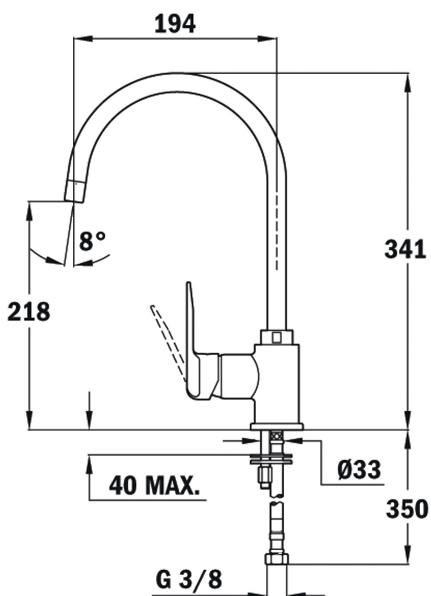

IN 995

Kitchen tap mixer with high swivel spout and anti-scale aerator

Anti-scale aerator

Swivel spout

REFERENCE

REF: 53995120Q

EAN: 8421152069479

FEATURES

- High spout kitchen tap
- Minimalistic design
- Swivel spout
- Anti-scale aerator
- Cartridge with ceramic discs of high resistance
- Highly precise temperature control
- Greater handling sensitivity with smoother movements
- 3/8" flexible inlet pipes

DIMENSIONS

Product height (mm): 341

Product width (mm):

Product depth (mm):

Product length (mm):

Net weight (Kg): 1,55

COLOURS

-  53995120Q Metallic black
-  53995120FM Black
-  53995120FM Carbon
-  53995120FM Sandbeige
-  53995120FM Chrome
-  53995120FM White
-  53995120FM Grey