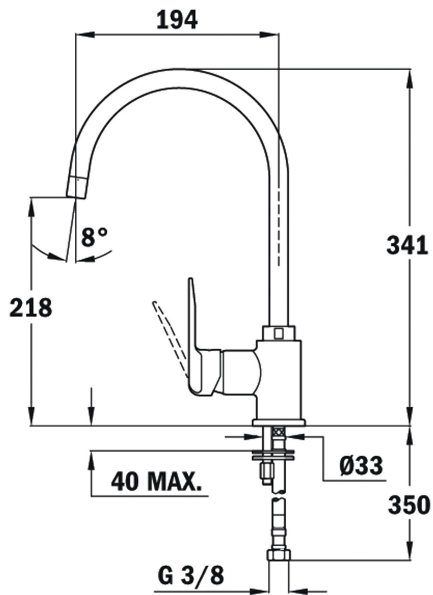

## IN 995

Kitchen tap mixer with high swivel spout and anti-scale aerator

Anti-scale  
aerator

Swivel  
spout

## FEATURES

High spout kitchen tap  
Minimalistic design  
Swivel spout  
Anti-scale aerator  
Cartridge with ceramic discs of high resistance  
Highly precise temperature control  
Greater handling sensitivity with smoother movements  
3/8" flexible inlet pipes

## DIMENSIONS

**Product height (mm):** 341

**Product width (mm):**

**Product depth (mm):**

**Product length (mm):**

**Net weight (Kg):** 1,55