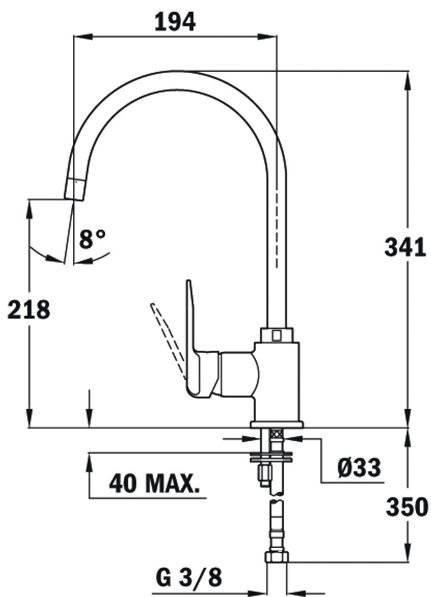

IN 995

Kitchen tap mixer with high swivel spout and anti-scale aerator

Anti-scale aerator

Swivel spout

REFERENCE

REF: 53995120FM

EAN: 8421152137093

FEATURES

- High spout kitchen tap
- Minimalistic design
- Swivel spout
- Anti-scale aerator
- Cartridge with ceramic discs of high resistance
- Highly precise temperature control
- Greater handling sensitivity with smoother movements
- 3/8" flexible inlet pipes

DIMENSIONS

Product height (mm): 341

Product width (mm):

Product depth (mm):

Product length (mm):

Net weight (Kg): 1,55

COLOURS

-  53995120FM Grey
-  53995120FW Black
-  53995120FW Carbon
-  53995120FW Sandbeige
-  53995120FW Metallic black
-  53995120FW Chrome
-  53995120FW White