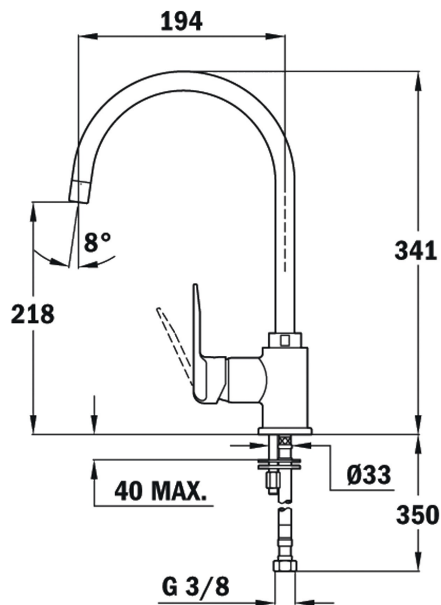

IN 995

Kitchen tap mixer with high swivel spout and anti-scale aerator

Anti-scale aerator

Swivel spout

REFERENCE

REF: 53995120FN

EAN: 8421152137109

FEATURES

- High spout kitchen tap
- Minimalistic design
- Swivel spout
- Anti-scale aerator
- Cartridge with ceramic discs of high resistance
- Highly precise temperature control
- Greater handling sensitivity with smoother movements
- 3/8" flexible inlet pipes

DIMENSIONS

Product height (mm): 341

Product width (mm):

Product depth (mm):

Product length (mm):

Net weight (Kg): 1,55

COLOURS

-  53995120FN Black
-  5399512 Metallic black
-  5399512 White
-  5399512 Grey
-  5399512 Carbon
-  5399512 Sandbeige
-  5399512 Chrome