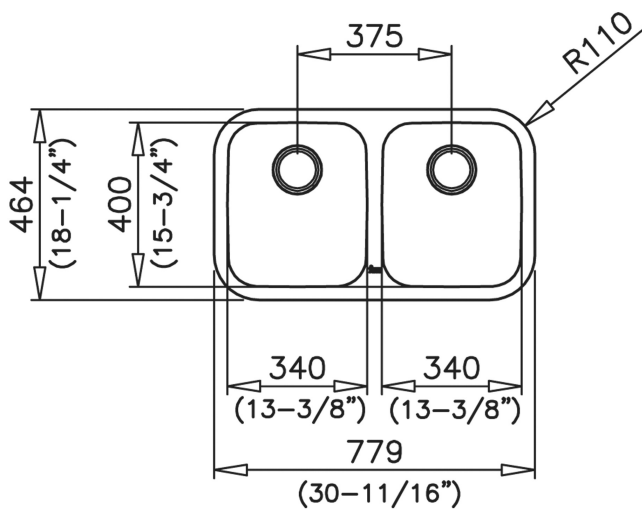

COLOURS

10125026

Stainless steel