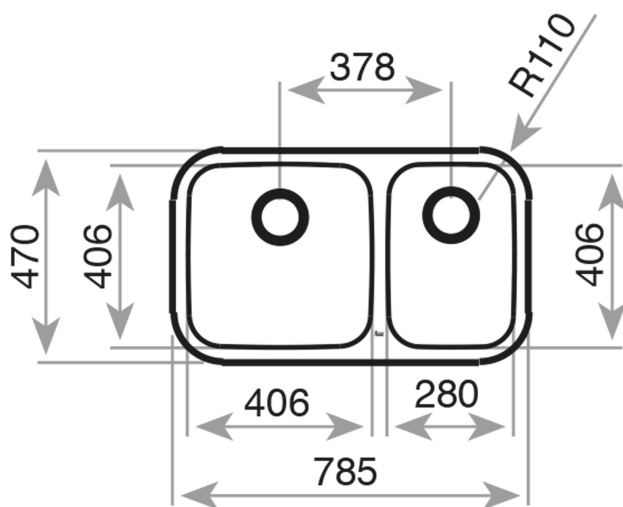

TEKA

BE 2B 785

Undermount stainless steel sink with two bowls

REFERENCE

REF: 10125025

EAN: 8421152031261

FEATURES

Space Series
Stainless steel sink
Two bowls
Undermount installation
3½" manual basket waste with overflow
250 and 180 mm deep bowls
90 cm base unit

DIMENSIONS

Product height (mm):

Product width (mm): 470

Product depth (mm): 250

Product length (mm): 785

Net weight (Kg): 5,18

Lifetime warranty

Antibacterial