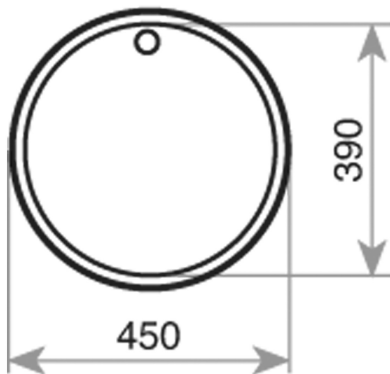

## FEATURES

Sphera Series  
Stainless steel sink  
One bowl  
Inset installation  
3½" manual basket waste  
180 mm deep bowl  
45 cm base unit

## DIMENSIONS

**Product height (mm):**

**Product width (mm):** Ø450

**Product depth (mm):** 180

**Product length (mm):** Ø450

**Net weight (Kg):** 1,66

Lifetime  
warranty

Antibacterial

## COLOURS

10108035

Stainless steel