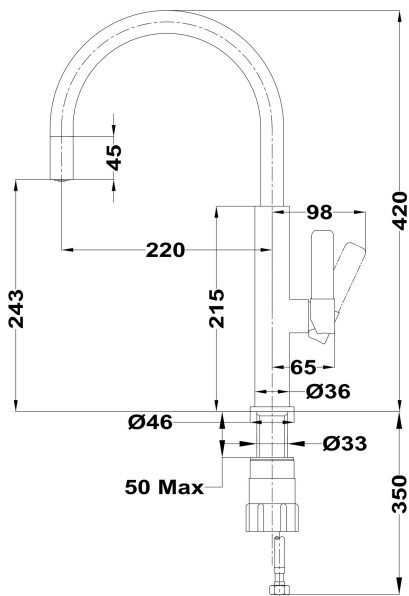

FOT 995

Single lever kitchen tap with aerator integrated in spout

Anti-scale
aeratorSwivel
spoutEasy
installationSaving
Water**REFERENCE**

REF: 116030024

EAN: 8434778002119

FEATURES

High spout kitchen tap

Swivel spout

Anti-scale aerator

Cartridge with ceramic discs of high resistance

Highly precise temperature control

Greater handling sensitivity with smoother movements

Easy-Quick fixation system

3/8" - 1/2" flexible inlet pipes

DIMENSIONS**Product height (mm):** 420**Product width (mm):****Product depth (mm):****Product length (mm):****Net weight (Kg):** 0,95**COLOURS**

	116030024	Chrome white
	116030047	Chrome
	116030047	Stone grey
	116030047	Chrome titanium
	116030047	Chrome brass
	116030047	Black chrome
	116030047	London brick brown
	116030047	Steam grey