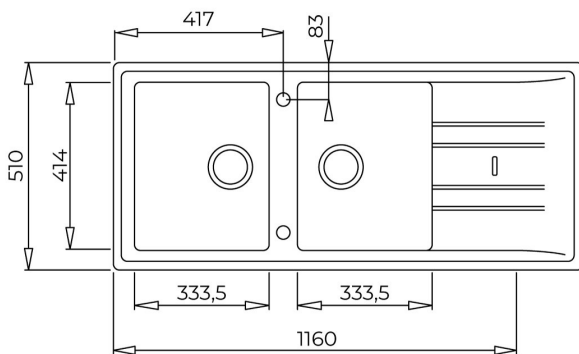

**Stone 80 B-TG 2B 1D**

Inset Tegr granite sink with two bowls and one drainer

200mm  
depthColour  
Intensity

Easy Clean

Food safe

High  
resistance**REFERENCE**

REF: 115400008

EAN: 8434778004908

Inset installation

80% quartz and resins

3½" automatic basket waste with siphon

200 mm deep bowls

80 cm base unit

**DIMENSIONS****Product height (mm):****Product width (mm):** 510**Product depth (mm):** 200**Product length (mm):** 1160**Net weight (Kg):** 18,5**COLOURS**