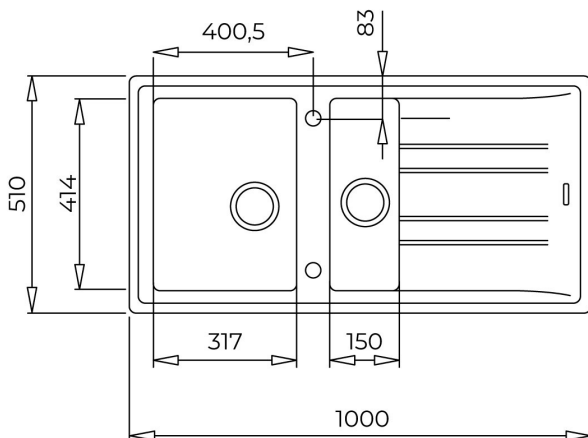

Stone 60 B-TG 1½B 1D

Inset Tegr granite sink with two bowls, one auxiliary bowl and one drainer

200mm
depthColour
Intensity

Easy Clean

Food safe

High
resistance**REFERENCE**

REF: 115360010

EAN: 8434778005073

Inset installation

80% quartz and resins

3½" automatic basket waste with siphon

200 and 140 mm deep bowls

60 cm base unit

DIMENSIONS**Product height (mm):****Product width (mm):** 510**Product depth (mm):** 200**Product length (mm):** 1000**Net weight (Kg):** 15**COLOURS**