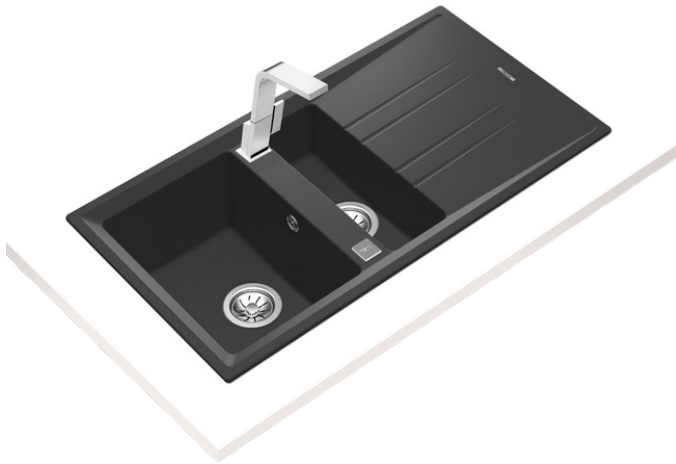

Stone 60 B-TG 1½B 1D

Inset Tegr granite sink with two bowls, one auxiliary bowl and one drainer

200mm
depthColour
Intensity

Easy Clean

Food safe

High
resistance**REFERENCE**

REF: 115360013

EAN: 8434778005103

FEATURES

Stone Series

Tegr granite+ sink

One bowl, one auxiliary bowl and one drainer

High resistance surface to impacts, thermal shocks and high temperatures

Excellent UV resistance against decoloring

Bacteria-free surface very easy to clean

Inset installation

80% quartz and resins

3½" automatic basket waste with siphon

200 and 140 mm deep bowls

60 cm base unit

DIMENSIONS**Product height (mm):****Product width (mm):** 510**Product depth (mm):** 200**Product length (mm):** 1000**Net weight (Kg):** 15**COLOURS**