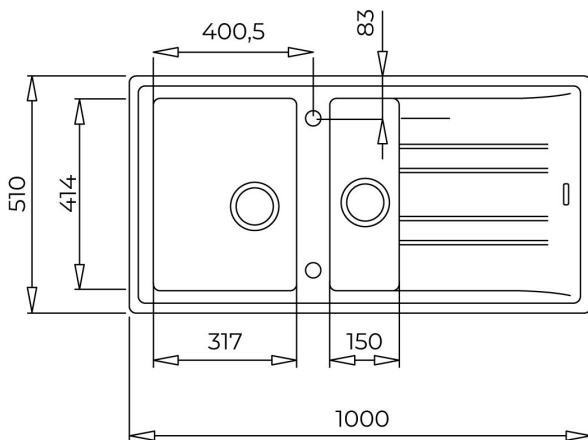

Stone 60 B-TG 1½B 1D

Inset Tegr granite sink with two bowls, one auxiliary bowl and one drainer

200mm
depthColour
Intensity

Easy Clean

Food safe

High
resistance**REFERENCE**

REF: 115360013

EAN: 8434778005103

Inset installation

80% quartz and resins

3½" automatic basket waste with siphon

200 and 140 mm deep bowls

60 cm base unit

DIMENSIONS**Product height (mm):****Product width (mm):** 510**Product depth (mm):** 200**Product length (mm):** 1000**Net weight (Kg):** 15**COLOURS**