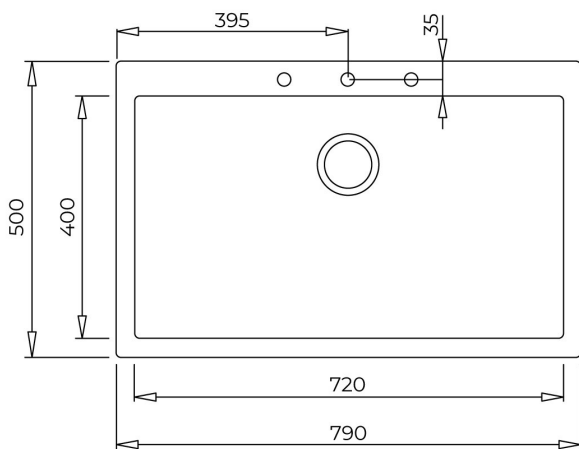

200mm
depth

Colour
Intensity

Easy Clean

Food safe

High
resistance

REFERENCE

REF: 115230000

EAN: 8434778007039

Inset installation

80% quartz and resins

3½" automatic basket waste with siphon

200 mm deep bowl

80 cm base unit

DIMENSIONS

Product height (mm):

Product width (mm): 500

Product depth (mm): 200

Product length (mm): 790

Net weight (Kg): 13

COLOURS

115230000 Black

115230001 Artic white

115230001 Black

115230001 Bright cream