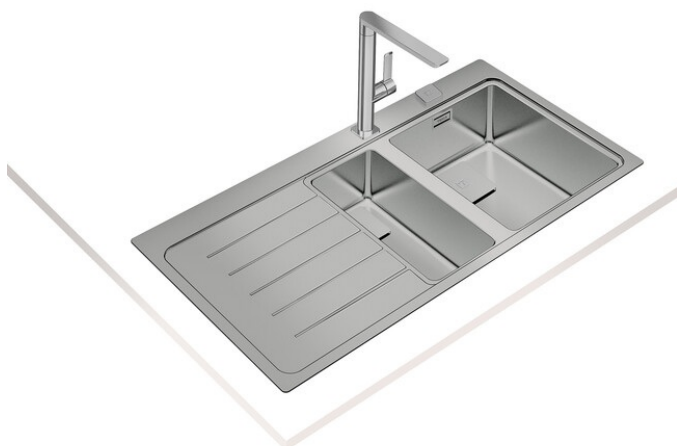

TEKA

Zenit RS15 1½B 1D

Inset stainless steel sink with one bowl, one auxiliary bowl and one drainer

REFERENCE

REF: 115130003

EAN: 8434778004571

FEATURES

Zenit Series
Stainless steel sink
One bowl, one auxiliary bowl and one drainer
Inset installation
Easy clean radius R15 corners
3½" SQ automatic basket waste with siphon
Decorative SQ cover
SilentSmart, 50% less noise
200 and 140 mm deep bowls
80 cm base unit

DIMENSIONS

Product height (mm):**Product width (mm):** 520**Product depth (mm):** 200**Product length (mm):** 1000**Net weight (Kg):** 7,14

COLOURS

115130003

Stainless steel

200mm
depth

Antibacterial

Lifetime
warranty
+
SilentSmart