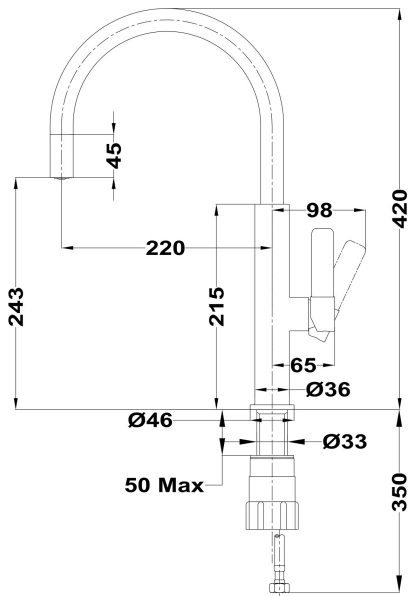

FOT 995

Single lever kitchen tap with aerator integrated in the spout

REFERENCE

REF: 116030048

EAN: 8434778012842

FEATURES

- High spout kitchen tap
- Swivel spout
- Anti-scale aerator
- Cartridge with ceramic discs of high resistance
- Highly precise temperature control
- Greater handling sensitivity with smoother movements
- Easy-Quick fixation system
- 3/8" - 1/2" flexible inlet pipes

DIMENSIONS

- Product height (mm):**
- Product width (mm):**
- Product depth (mm):**
- Product length (mm):**
- Net weight (Kg):** 0,95

Anti-scale aerator

Swivel spout

Easy installation

Saving Water

COLOURS

- 116030048 London brick brown
- 116030047 Chrome white
- 116030047 Chrome
- 116030047 Stone grey
- 116030047 Chrome titanium
- 116030047 Chrome brass
- 116030047 Black chrome
- 116030047 Steam grey