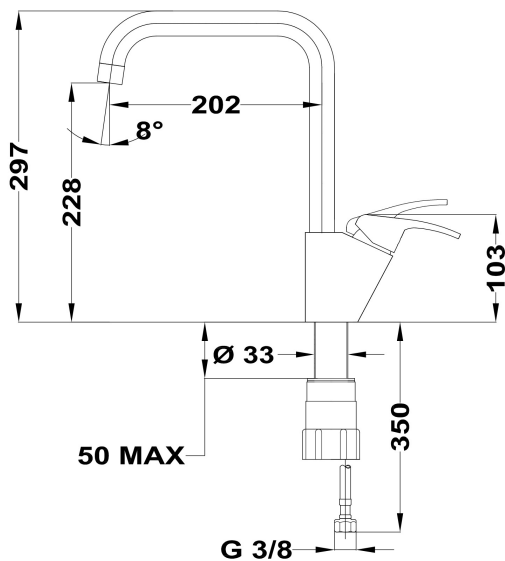

**TEKA****MTP 994**

Single lever kitchen tap with high spout

Anti-scale  
aeratorSwivel  
spoutEasy  
installation**REFERENCE**

REF: 116030002

EAN: 8434778000658

**FEATURES**

High spout kitchen tap

Swivel spout

Anti-scale aerator

35 mm cartridge

Cartridge with ceramic discs of high resistance

Highly precise temperature control

Greater handling sensitivity with smoother movements

Easy-Quick fixation system

3/8" certified flexible inlet pipes

**DIMENSIONS****Product height (mm):** 297**Product width (mm):****Product depth (mm):****Product length (mm):****Net weight (Kg):** 1,67**COLOURS**

116030002

Chrome