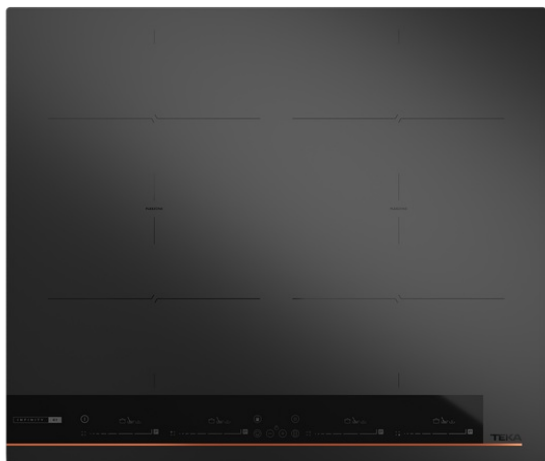

TEKA**IBF 64-G1 MSP BM**

Infinity G1 induction hob. Special edition by Italdesign Giugiaro

MultiSlider

Power

Power Plus

Easy
installation

Flex

REFERENCE

REF: 112510038

EAN: 8434778022827

FEATURES

Infinity G1 special edition
Designed in Italy by Italdesign Giugiaro
Flex induction hob
Exclusive matte black finishing
Direct functions: Simmering, melting and keep warm
Touch Control MultiSlider
4 cooking zones
4 Flex zones Ø 235 X 188,5 mm
Ceramic glass surface
Auto-lock safety disconnection
Cooking timer
Power Plus
Child lock
Residual heat indicator
Power management
Easy installation kit
Maximum nominal power 7200 W

DIMENSIONS

Product height (mm): 53
Product width (mm): 600
Product depth (mm): 510
Product length (mm):
Net weight (Kg): 10,66

**TECHNICAL DETAILS**

Power rate (V): 220-240
Frequency (Hz): 50/60
Maximum Nominal Power (W): -

COLOURS

112510038 Black matt

ENERGY EFFICIENCY

Power consumption in standby mode (W): -
Time to reach standby mode (min): 1