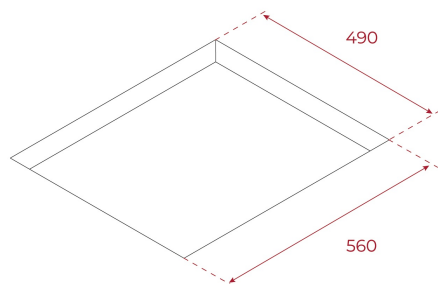

REF: 112510038

EAN: 8434778022827

FEATURES

Infinity G1 special edition
Designed in Italy by Italdesign Giugiaro
Flex induction hob
Exclusive matte black finishing
Direct functions: Simmering, melting and keep warm
Touch Control MultiSlider
4 cooking zones
4 Flex zones Ø 235 X 188,5 mm
Ceramic glass surface
Auto-lock safety disconnection
Cooking timer
Power Plus
Child lock
Residual heat indicator
Power management
Easy installation kit
Maximum nominal power 7200 W

DIMENSIONS

Product height (mm): 53
Product width (mm): 600
Product depth (mm): 510
Product length (mm):
Net weight (Kg): 10,66

**TECHNICAL DETAILS**

Power rate (V): 220-240
Frequency (Hz): 50/60
Maximum Nominal Power (W): -