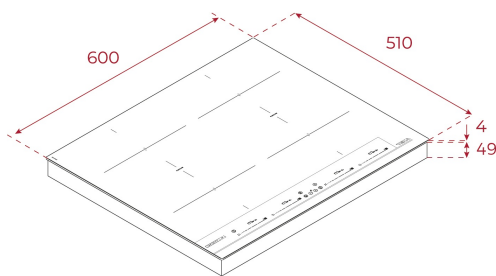

REF: 112510038

EAN: 8434778022827

FEATURES

Infinity G1 special edition
Designed in Italy by Italdesign Giugiaro
Flex induction hob
Exclusive matte black finishing
Direct functions: Simmering, melting and keep warm
Touch Control MultiSlider
4 cooking zones
4 Flex zones Ø 235 X 188,5 mm
Ceramic glass surface
Auto-lock safety disconnection
Cooking timer
Power Plus
Child lock
Residual heat indicator
Power management
Easy installation kit
Maximum nominal power 7200 W

DIMENSIONS

Product height (mm): 53
Product width (mm): 600
Product depth (mm): 510
Product length (mm):
Net weight (Kg): 10,66

**TECHNICAL DETAILS**

Power rate (V): 220-240
Frequency (Hz): 50/60
Maximum Nominal Power (W): -