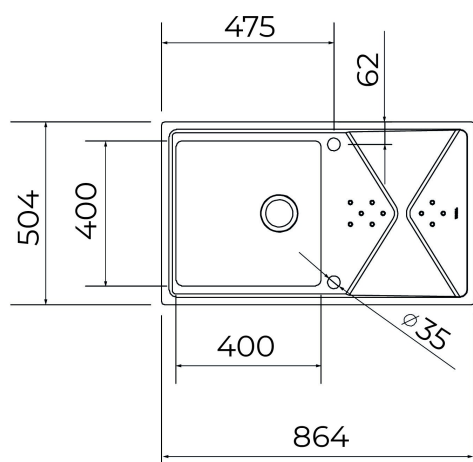

TEKA

Brooklyn 50 M-XP 1B 1D

2-in-1 installation reversible stainless steel sink with one bowl and one drainer

Antibacterial

REFERENCE

REF: 115100022

EAN: 8434778019636

FEATURES

Brooklyn Series
Stainless steel sink, Polished finish
One bowl and one drainer, reversible
2-in-1 installation possibilities: top or flush
V-control 3½" automatic waste basket with siphon
New HelixPRO waste basket
SilentSmart, 50% less noise
210 mm deep bowl
50 cm base unit

DIMENSIONS

Product height (mm):

Product width (mm): 504

Product depth (mm):

Product length (mm): 864

Net weight (Kg): 5,38

COLOURS

115100022