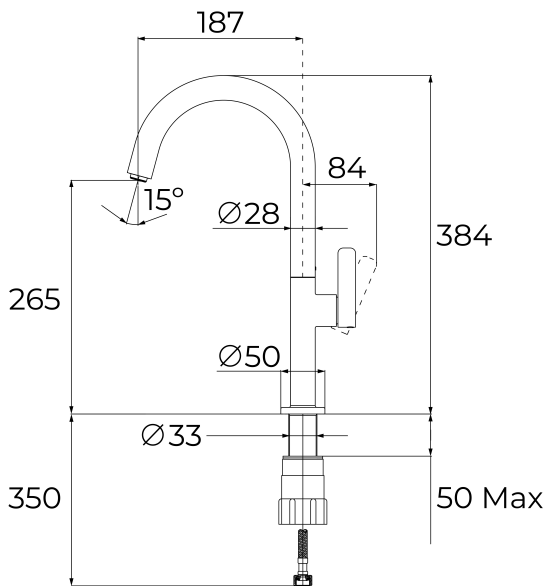

**OVAL 915**

Single lever kitchen tap with oval body and 3/8" flexible inlet pipes

Anti-scale  
aeratorSwivel  
spoutEasy  
installation**REFERENCE**

REF: 116030062

EAN: 8434778027129

**FEATURES**

Oval Series

High spout kitchen tap

Slim elegant design

Swivel spout 360°

Anti-scale aerator with coin slot (no tools required)

Waterflow limited to 5 l/min

Cartridge with ceramic discs of high resistance

Cartridge diameter: 28 mm

Spout diameter: 28 mm

Highly precise temperature control

Greater handling sensitivity with smoother movements

Easy-Quick fixation system

3/8" flexible inlet pipes

**DIMENSIONS****Product height (mm):** 384**Product width (mm):****Product depth (mm):****Product length (mm):****Net weight (Kg):** 1,07**COLOURS**