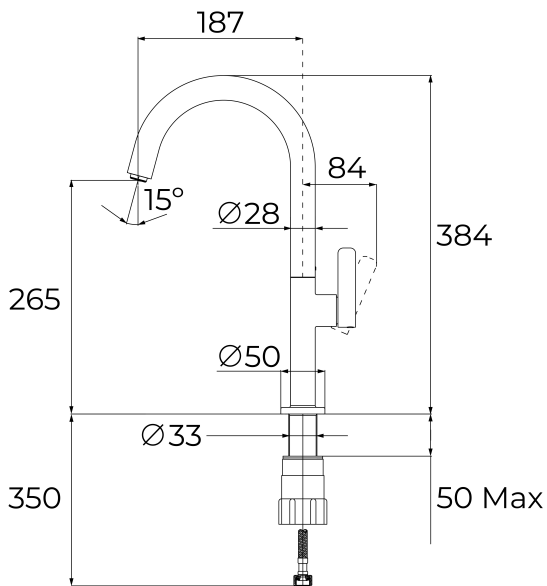

OVAL 915

Single lever kitchen tap with oval body and 3/8" flexible inlet pipes

Anti-scale
aeratorSwivel
spoutEasy
installation**REFERENCE**

REF: 116030064

EAN: 8434778027143

FEATURES

Oval Series

High spout kitchen tap

Slim elegant design

Swivel spout 360°

Anti-scale aerator with coin slot (no tools required)

Waterflow limited to 5 l/min

Cartridge with ceramic discs of high resistance

Cartridge diameter: 28 mm

Spout diameter: 28 mm

Highly precise temperature control

Greater handling sensitivity with smoother movements

Easy-Quick fixation system

3/8" flexible inlet pipes

DIMENSIONS**Product height (mm):** 384**Product width (mm):****Product depth (mm):****Product length (mm):****Net weight (Kg):** 1,08**COLOURS**