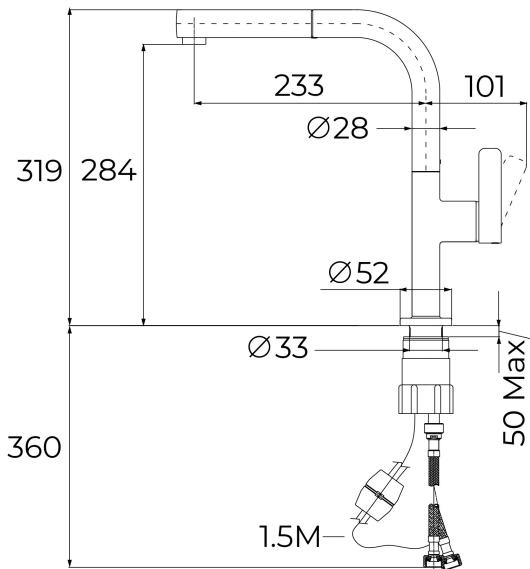

TEKA**OVAL 938**

Single lever pull-out kitchen tap with oval body and 3/8" flexible inlet pipes

**REFERENCE**

REF: 116020019

EAN: 8434778027280

FEATURES

Oval Series

High spout pull-out kitchen tap

Slim elegant design

Swivel spout 360°

Anti-scale aerator

Pull-out 1 function: normal

Waterflow limited to 9,5 l/min

Extra resistant flexible hose

Cartridge with ceramic discs of high resistance

Cartridge diameter: 35 mm

Spout diameter: 28 mm

Highly precise temperature control

Greater handling sensitivity with smoother movements

Easy-Quick fixation system

3/8" flexible inlet pipes

Anti-scale
aeratorPull Out
Shower

Resistance

Swivel
spoutEasy
installation**DIMENSIONS****Product height (mm):** 319**Product width (mm):****Product depth (mm):****Product length (mm):****Net weight (Kg):** 1,49**COLOURS**

116020019

Black

116020018