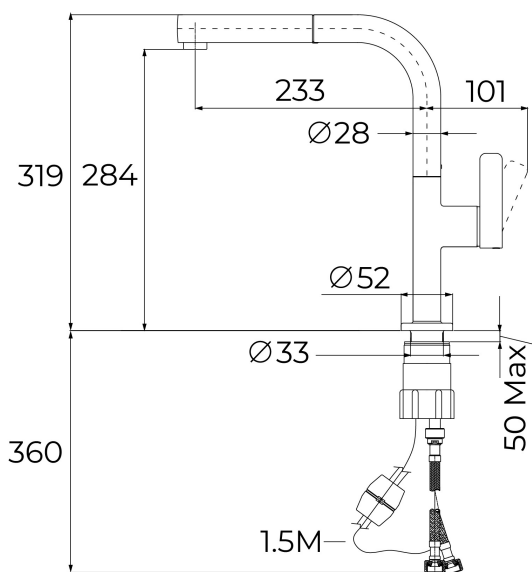

TEKA**OVAL 938**

Single lever pull-out kitchen tap with oval body and 1/2" flexible inlet pipes

**REFERENCE**

REF: 116020020

EAN: 8434778027297

FEATURES

Oval Series

High spout pull-out kitchen tap

Slim elegant design

Swivel spout 360°

Anti-scale aerator

Pull-out 1 function: normal

Waterflow limited to 9,5 l/min

Extra resistant flexible hose

Cartridge with ceramic discs of high resistance

Cartridge diameter: 35 mm

Spout diameter: 28 mm

Highly precise temperature control

Greater handling sensitivity with smoother movements

Easy-Quick fixation system

1/2" flexible inlet pipes

Anti-scale
aeratorPull Out
Shower

Resistance

Swivel
spoutEasy
installation**DIMENSIONS****Product height (mm):** 319**Product width (mm):****Product depth (mm):****Product length (mm):****Net weight (Kg):** 1,49**COLOURS**

116020020 Black

116020017 Black