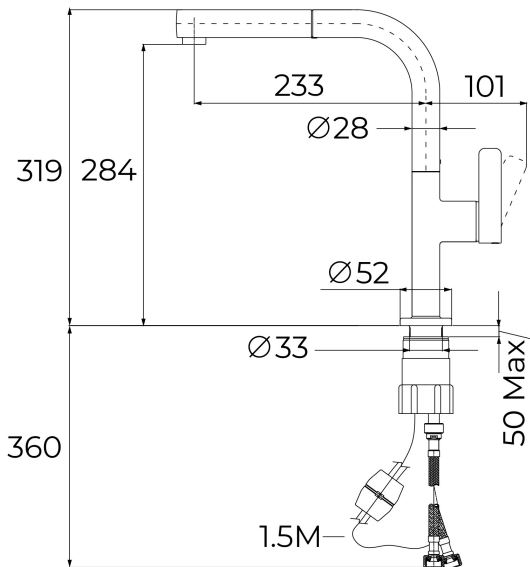

TEKA**OVAL 938**

Single lever pull-out kitchen tap with oval body and 1/2" flexible inlet pipes

**REFERENCE**

REF: 116020020

EAN: 8434778027297

FEATURES

Oval Series

High spout pull-out kitchen tap

Slim elegant design

Swivel spout 360°

Anti-scale aerator

Pull-out 1 function: normal

Waterflow limited to 9,5 l/min

Extra resistant flexible hose

Cartridge with ceramic discs of high resistance

Cartridge diameter: 35 mm

Spout diameter: 28 mm

Highly precise temperature control

Greater handling sensitivity with smoother movements

Easy-Quick fixation system

1/2" flexible inlet pipes

Anti-scale
aeratorPull Out
Shower

Resistance

Swivel
spoutEasy
installation**DIMENSIONS****Product height (mm):** 319**Product width (mm):****Product depth (mm):****Product length (mm):****Net weight (Kg):** 1,49**COLOURS**

116020020 Black

116020018 Black