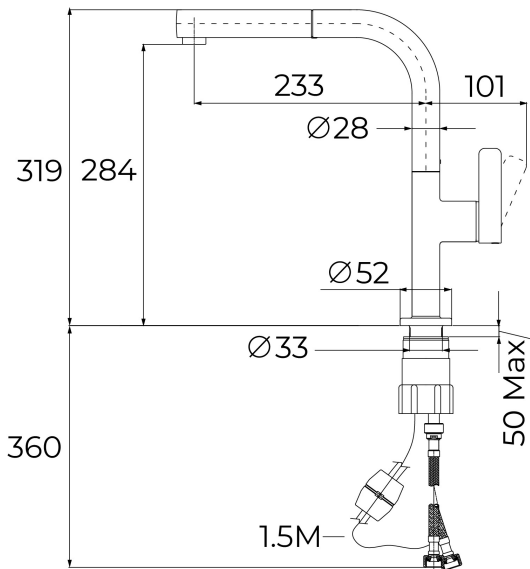

TEKA**OVAL 938**

Single lever pull-out kitchen tap with oval body and 1/2" flexible inlet pipes

**REFERENCE**

REF: 116020020

EAN: 8434778027297

FEATURES

Oval Series

High spout pull-out kitchen tap

Slim elegant design

Swivel spout 360°

Anti-scale aerator

Pull-out 1 function: normal

Waterflow limited to 9,5 l/min

Extra resistant flexible hose

Cartridge with ceramic discs of high resistance

Cartridge diameter: 35 mm

Spout diameter: 28 mm

Highly precise temperature control

Greater handling sensitivity with smoother movements

Easy-Quick fixation system

1/2" flexible inlet pipes

Anti-scale
aeratorPull Out
Shower

Resistance

Swivel
spoutEasy
installation**DIMENSIONS****Product height (mm):** 319**Product width (mm):****Product depth (mm):****Product length (mm):****Net weight (Kg):** 1,49**COLOURS**

116020020

Black

116020017