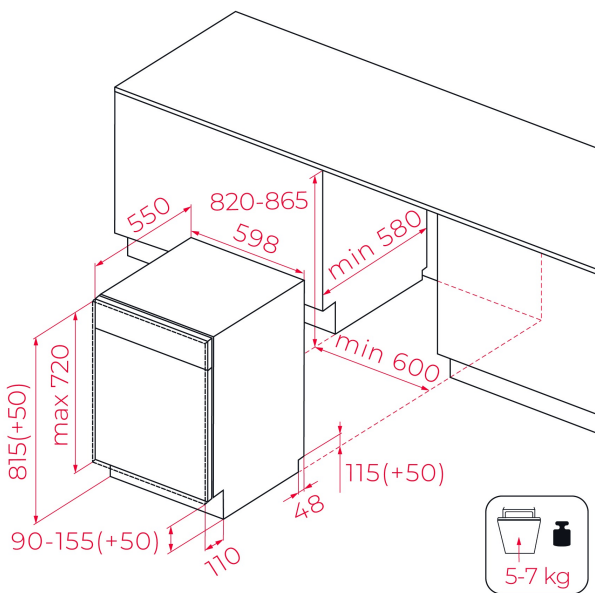

**TEKA****DFI 46740**

Fully integrated dishwasher with easy lift basket and cutlery tray

Eco  
FunctionThird  
Cutlery  
TrayExtra Dry  
functionAutoDoor  
opening  
system**REFERENCE**

REF: 114270037

EAN: 8434778032727

**FEATURES**

Fully integrated dishwasher  
 Electronic control panel with white display  
 Capacity: 14 plate settings  
 Washing programs: 6  
 Washing temperatures: 45°, 50°, 55°, 60°, 65°C  
 PremiumDry automatic opening system  
 Special programs: Fast: 30 minutes, GlassCare, Intensive, ECO, 1-Hour  
 Special functions: Half load, ExtraDry  
 AquaStop and AquaSafe safety system  
 Low salt and rinse indicator  
 Third sprayer  
 Delay timer: 1-24 hours  
 Noise level: 44 dBA  
 Adjustable back feet from front  
 Sliding Detergent Drawer

**DIMENSIONS****Product height (mm):** 815**Product width (mm):** 598**Product depth (mm):** 550**Product length (mm):****Net weight (Kg):** 33,00**TECHNICAL DETAILS**

Energy Efficiency Class: D

Energy Consumption (Kw/day): -