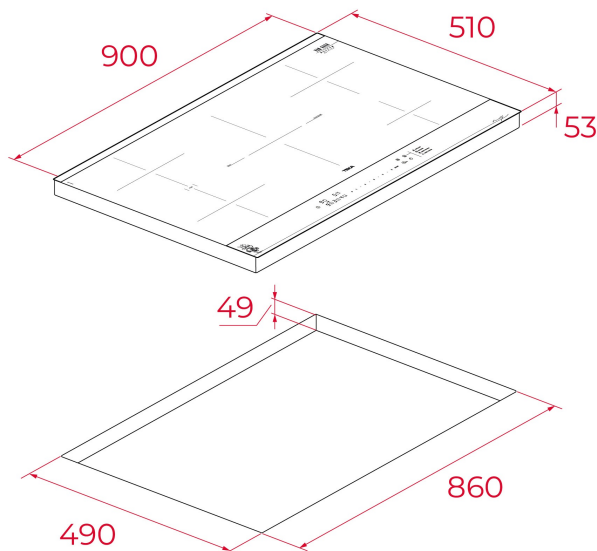

TEKA**Van Gogh IBF 95 FST VG**

Van Gogh Museum Edition. 90cm Flex Induction hob with 4 direct functions and 4 cooking zones

REFERENCE

REF: 112510047

EAN: 8434778031652

FEATURES

Van Gogh Museum Edition
 Two-colour finish with champagne details
 Flex Induction hob
 Direct functions with temperature sensors: deep frying, quick boiling, keep warm, grilling
 Touch Control Slider
 5 cooking zones
 1 double zone Ø 320/180 mm
 2 flex zones Ø 228 x 200 mm
 1 zone Ø 215 mm
 1 zone Ø 150 mm
 Stop & Go and Clean function
 Ceramic glass surface
 Cooking timer
 Power plus
 Child lock
 Residual heat indicator
 Power management
 Easy installation kit
 Maximum nominal power 10800 W
 Optional: grilling plate, teppanyaki

Autolock

Power

Power Plus

Slider

Easy installation

Flex

Super Zone

**DIMENSIONS****Product height (mm):** 53**Product width (mm):** 900**Product depth (mm):** 510**Product length (mm):****Net weight (Kg):** 15,18**TECHNICAL DETAILS**

Power rate (V): 220-240

Frequency (Hz): 50/60

Maximum Nominal Power (W): 10800

COLOURS

112510047 Dark grey and black glass

ENERGY EFFICIENCY

Power consumption in standby mode (W): -

Time to reach standby mode (min): 1