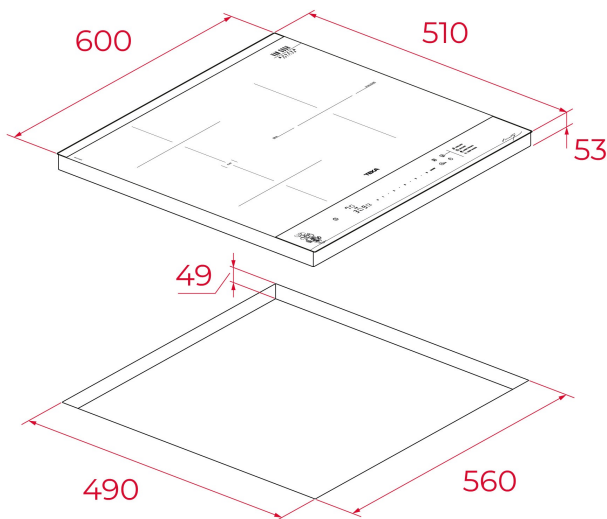

REFERENCE

REF: 112510048

EAN: 8434778031669

FEATURES

Van Gogh Museum Edition

Two-colour finish with champagne details

Flex Induction hob

Direct functions with temperature sensors: deep frying, quick boiling, keep warm, grilling

Touch Control Slider

3 cooking zones

1 double zone Ø 280/150 mm

2 flex zones Ø 228 x 184,5 mm

Stop & Go and Clean function

Ceramic glass surface

Cooking timer

Power plus

Child lock

Residual heat indicator

Power management

Easy installation kit

Maximum nominal power 7200 W

Optional: grilling plate, teppanyaki

DIMENSIONS

Product height (mm): 53

Product width (mm): 600

Product depth (mm): 510

Product length (mm):

Net weight (Kg): 9,42

TECHNICAL DETAILS

Power rate (V): 280/150

Frequency (Hz): 50/60

Maximum Nominal Power (W): 7200

COLOURS

112510048

Dark grey and black glass

ENERGY EFFICIENCY

Power consumption in standby mode (W): -

Time to reach standby mode (min): 1