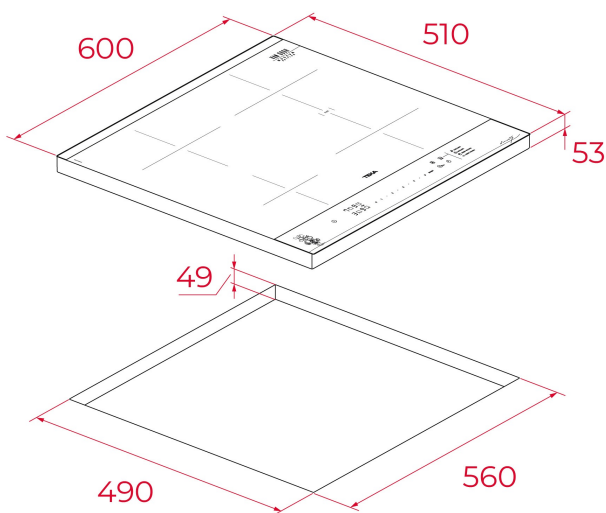

REFERENCE

REF: 112510049

EAN: 8434778031676

FEATURES

Van Gogh Museum Edition

Two-colour finish with champagne details

Flex Induction hob

Direct functions with temperature sensors: deep frying, quick boiling, keep warm, grilling

Touch Control Slider

4 cooking zones

2 flex zones Ø 228 x 184,5 mm

1 zone Ø 215 mm

1 zone Ø 150 mm

Stop & Go and Clean function

Ceramic glass surface

Cooking timer

Power plus

Child lock

Residual heat indicator

Power management

Easy installation kit

Maximum nominal power 7200 W

Optional: grilling plate, teppanyaki

DIMENSIONS

Product height (mm): 53

Product width (mm): 600

Product depth (mm): 510

Product length (mm):

Net weight (Kg): 9,52

TECHNICAL DETAILS

Power rate (V): 220-240

Frequency (Hz): 50/60

Maximum Nominal Power (W): 7200

COLOURS

112510049

Dark grey and black glass

ENERGY EFFICIENCY

Power consumption in standby mode (W): -

Time to reach standby mode (min): 1