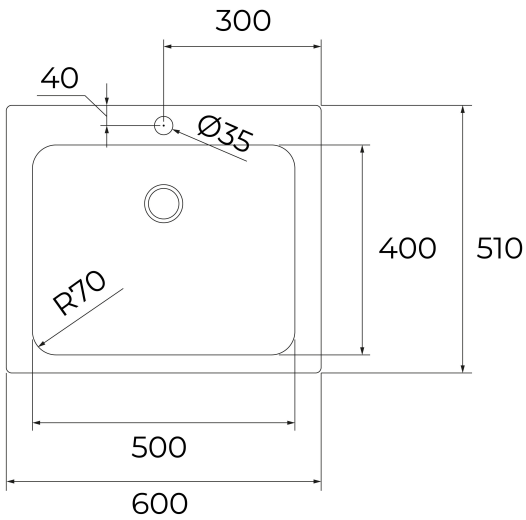

TEKA

Universe 60 T-XP 1B MAX
50 cm stainless steel inset sink

Antibacterial

REFERENCE

REF: 115010045

EAN: 8434778035421

FEATURES

Universe Series
Stainless steel sink, Polished finish
One bowl
Inset installation
3½" manual basket waste and siphon
HelixPro waste basket
167 mm deep bowl
60 cm base unit

DIMENSIONS

Product height (mm):

Product width (mm): 510

Product depth (mm):

Product length (mm): 600

Net weight (Kg): 2,5

COLOURS

115010045