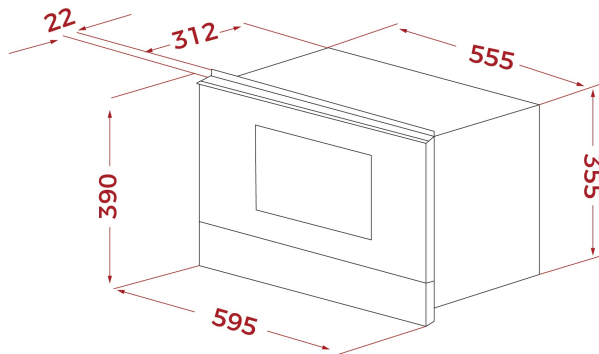

Defrost By Time

Defrost By Weight

Direct Access Menu

Electronic Door Opening

22L

**DIMENSIONS****Product height (mm):** 390**Product width (mm):** 595**Product depth (mm):** 334**Product length (mm):****Net weight (Kg):** 23,2**TECHNICAL DETAILS**