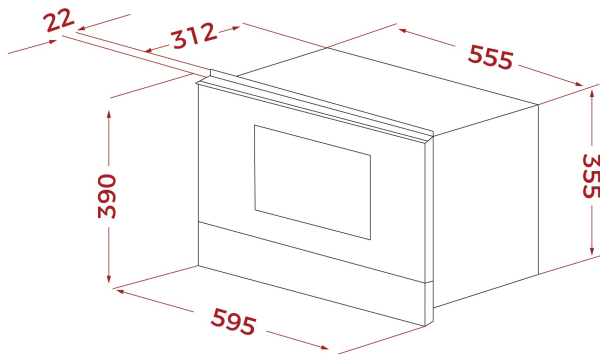

Dropdown grill

Quick start

Stainless steel cavity

Grid with feet

Tangential ventilation

Capacity (gross/net): 22 / 21,56 litres

DIMENSIONS**Product height (mm):** 390**Product width (mm):** 595**Product depth (mm):** 334**Product length (mm):****Net weight (Kg):** 23,2**TECHNICAL DETAILS**