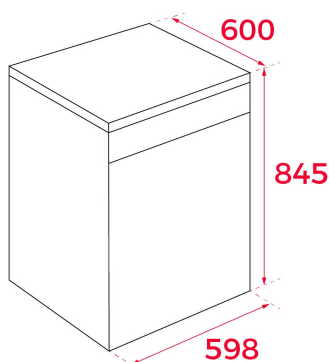

REFERENCE

REF: 114200002

EAN: 8434778036732

FEATURES

PremiumCare series
Free standing Dishwasher
Electronic control panel with display
Capacity: 14 plate settings
Washing programs: 8
Washing temperatures: 50°, 55°, 60°, 65°, 72°C
BLDC motor
PremiumDry automatic opening system
MultiFlex 3 cutlery tray
MultiCleaner Sensor
FlexiSet 2 lower basket
Special programs: AutoClean, AutoProgram, Intensive program, ECO program, 1-Hour, Whisper program, Hygienic, PreWash
Special functions: Half load, Express, PowerWash, ExtraDry, IonClean, AlternativeWash
AquaStop and AquaSafe safety systems
Low salt and rinse indicator
Third sprayer
Push-up adjustable upper basket
Delay timer: 1-24 hours
Noise level: 42 dBA
Sliding Detergent drawer
Column installation

DIMENSIONS

Product height (mm):

Product width (mm):

Product depth (mm):

Product length (mm):

Net weight (Kg):

TECHNICAL DETAILS

Energy Efficiency Class: B

Energy Consumption (Kw/day): -

Water consumption (litres/year): -

Noise Level (dBA): -

Power rate (V): 221

Frequency (Hz): 51

COLOURS