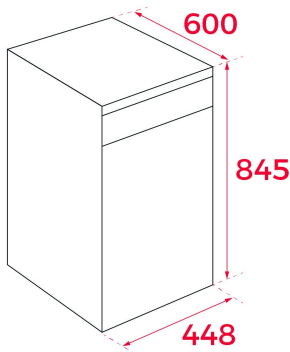

DFS 74860 WH

PremiumCare Series free standing dishwasher with 10 place settings and third tray MultiFlex3, 45cm

REFERENCE

REF: 114210011

EAN: 8434778036893

FEATURES

PremiumCare series

Free standing Dishwasher

DIMENSIONS

Product height (mm):

Product width (mm):

Product depth (mm):

Product length (mm):

Net weight (Kg):

TECHNICAL DETAILS

Energy Efficiency Class: -