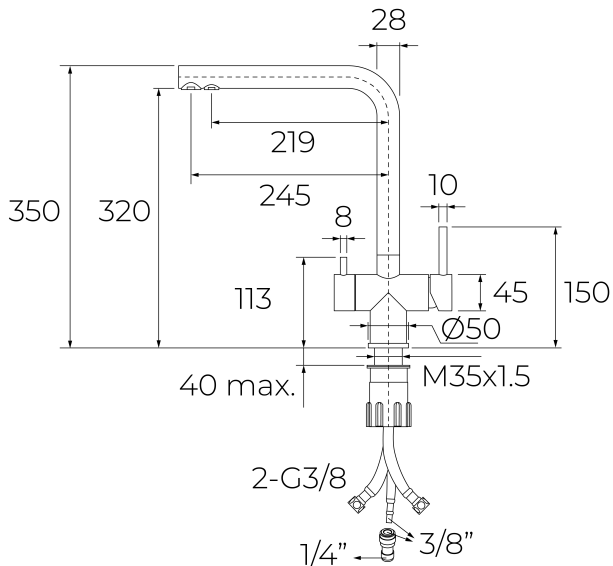

Anti-scale
aeratorHigh
ResistanceINOX
Stainless
SteelPurifier
FilterSwivel
spoutEasy
installation

Eco

REFERENCE

REF: 116030085

EAN: 8434778036503

FEATURES

Universal Series

High spout kitchen tap

Fully made in high quality stainless steel (AISI 304)

Swivel spout 360°

2 independent water jets: unfiltered and filtered water

3-way connections, compatible with under sink water filtering units

Anti-scale Eco aerator with water-saving 5 l/min flow restriction

Eco cartridge (C3) with cold start, water and energy savings

Cartridge with ceramic discs of high resistance and smoother movements

EasyQuick fixation system

Highly resistant 3/8" flexible inlet pipes with 1/2" adapters included

DIMENSIONS

Product height (mm): 350

Product width (mm):

Product depth (mm):

Product length (mm):

Net weight (Kg): 2,08

COLOURS

116030085