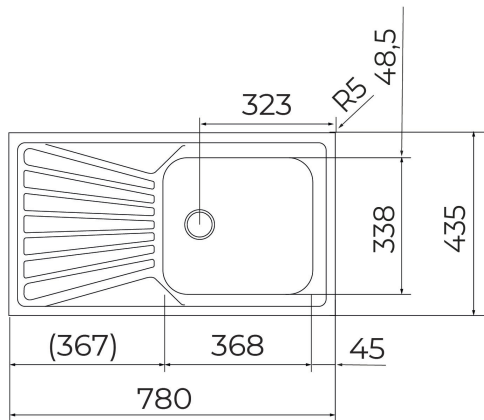

TEKA

Tekaway Deva 45 I-CN 1B 1D

One bowl with one drainer sink and tap pack in stainless steel finish

Antibacterial

REFERENCE

REF: 115120074

EAN: 8434778036442

FEATURES

Plug & Play: Sink + Tap

Stainless steel sink, matt finish

Stainless steel Kitchen tap UNI 9310 included

One bowl and one drainer, reversible

Inset installation

3½" automatic basket waste with siphon

150 mm deep bowl

45 cm base unit

DIMENSIONS

Product height (mm):

Product width (mm): 435

Product depth (mm):

Product length (mm): 780

Net weight (Kg):

COLOURS