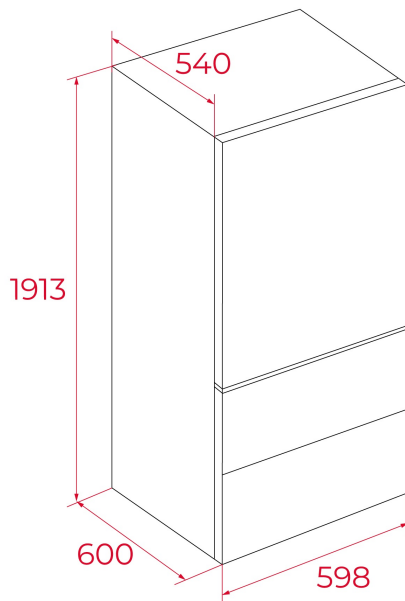

RBF 87670 SLN SG

In-Line Series combi refrigerator (383 L) perfect fit installation in stone grey

Motor
Inverter

LED

**REFERENCE**

REF: 113400054

EAN: 8434778039153

FEATURES

DIMENSIONS**Product height (mm):** 1913**Product width (mm):** 598**Product depth (mm):** 600**Product length (mm):****Net weight (Kg):** 113**TECHNICAL DETAILS**

Energy efficiency class (UE 2019/2016): -