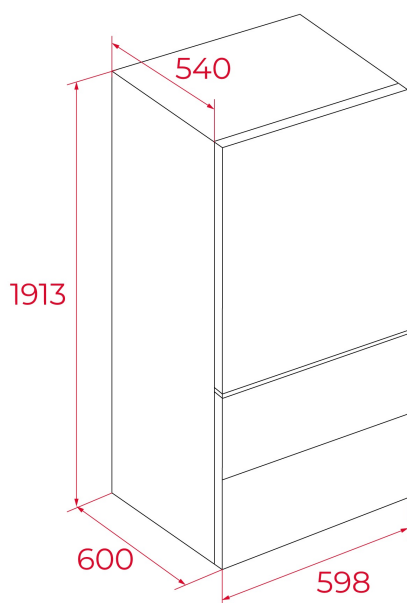

**RBF 87670 SLN SW**

In-Line Series combi refrigerator (383 L) perfect fit installation in stone white

Motor  
Inverter

LED

**REFERENCE**

REF: 113400055

EAN: 8434778039160

**FEATURES**

**DIMENSIONS****Product height (mm):** 1913**Product width (mm):** 598**Product depth (mm):** 600**Product length (mm):****Net weight (Kg):** 113**TECHNICAL DETAILS**

Energy efficiency class (UE 2019/2016): -