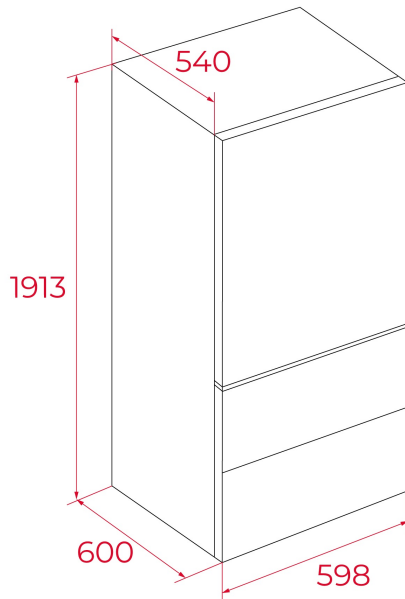

RBF 87670 SLN G1

Infinity G1 combi refrigerator (383 L) perfect fit installation in black matt

Motor
Inverter

LED

**REFERENCE**

REF: 113400053

EAN: 8434778039146

FEATURES

DIMENSIONS

Product height (mm): 1913
Product width (mm): 598
Product depth (mm): 600
Product length (mm):
Net weight (Kg): 113

TECHNICAL DETAILS

Energy efficiency class (UE 2019/2016): -
 Climate Class: SN/N/ST/T
 Energy Consumption (Kw/day): 0.71
 Annual Consumption (kWh/year): 259
 Freezing Capacity: 10
 Noise Level (dBA): 37C
 Power rate (V): 220-240
 Frequency (Hz): 50