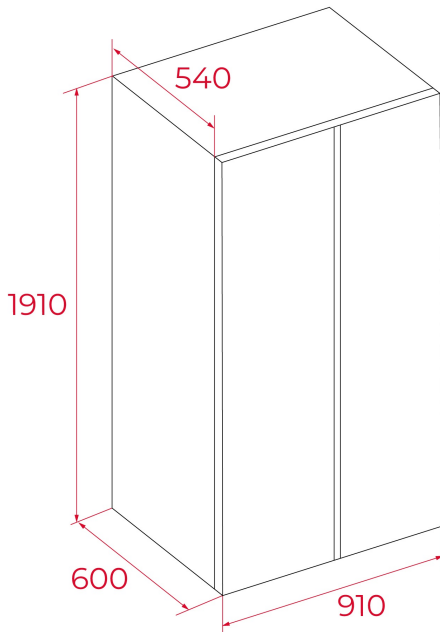

**TEKA****RLF 87970 SLN SG**

In-Line Series side by side refrigerator (570 L) perfect fit installation in stone grey

Motor  
Inverter

LED

**REFERENCE**

REF: 113430088

EAN: 8434778038743

**FEATURES**

**DIMENSIONS****Product height (mm):** 1910**Product width (mm):** 600**Product depth (mm):** 910**Product length (mm):****Net weight (Kg):** 150**TECHNICAL DETAILS**

Energy efficiency class (UE 2019/2016): -