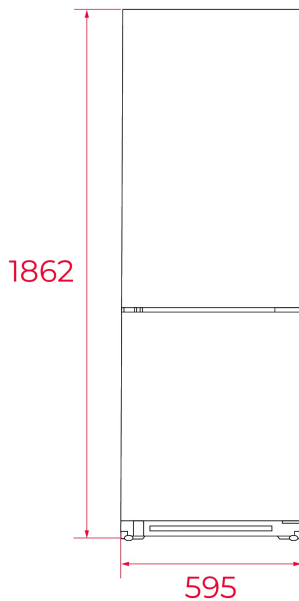

REFERENCE

REF: 113400051

EAN: 8434778038750

FEATURES

In-Line Series
Slot-in combi refrigerator
1 FlipBox
1 VitaCare Box drawer
MetalCooling
AirFlow Control
Inverter motor
Electronic adjustment thermostat
Inner control display
4 safety shelves with metallic finish
3 door balconies with metallic finish
2 freezer drawers with metallic finish
LED Illumination
Fast freezing and fast cooling function
On holidays functions
Acoustic alarm
Reversible doors
Climate class: SN/N/ST
Total capacity (net): 330 litres
Energy Class: E

DIMENSIONS

Product height (mm): 1862

Product width (mm): 595

Product depth (mm): 562

Product length (mm):

Net weight (Kg): 56

TECHNICAL DETAILS

Energy efficiency class (UE 2019/2016): -

Climate Class: SN/N/ST

Energy Consumption (Kw/day): 0.998

Annual Consumption (kWh/year): 248

Freezing Capacity: 5

Noise Level (dBA): 35B

Power rate (V): 220-240

Frequency (Hz): 50

COLOURS

113400051

Stainless steel