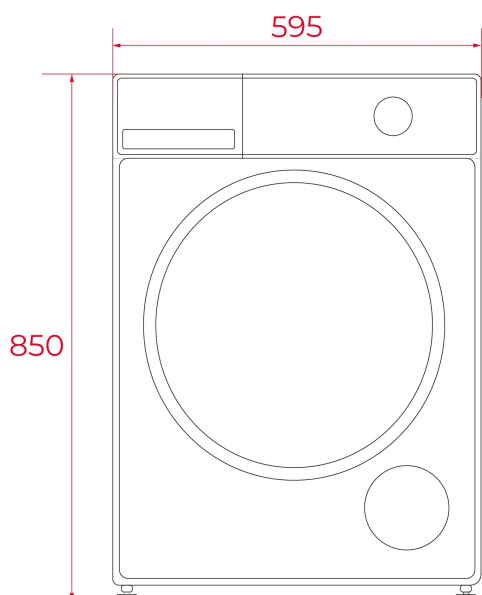

TEKA

WM 20841 W EU

Washing machine with 8 kg capacity, touch control and 15 programs

REFERENCE

REF: 113920019

EAN: 8434778038965

FEATURES

SmartCare Series
Free-standing washing machine
BLDC Motor
Electronic control panel with LED display
Washing capacity: 8kg
15 washing programs
Special programs: 20°, BabyCare+, Pet hair, Jeans, Drum Clean, Duvet, Wool, Eco 40-60, Fast 30'/15', Hand wash, Intensive
Special functions: Steam care, Speed+, Prewash, Delay End 24h, Extra rinse
Maximum spinning speed: 1400 RPM
Electromagnetic door lock system
Child lock
Drum light
Front and back adjustable feet
Water nozzle inside the drum
Drain hose in filter compartment
Drum diameter: 510 mm
Porthole door diameter: 330 mm
Emergency strap to open the door
Energy Class A-10%

DIMENSIONS

Product height (mm): 850

Product width (mm): 595

Product depth (mm): 490

Product length (mm):

Net weight (Kg): 64

TECHNICAL DETAILS

Energy efficiency class (UE 2019/2016): -

Washing performance Class: -

Spinning efficiency class: B

Water consumption (litres/year): -

Noise Level (dBA): + 72

Power rate (V): 220-240

Frequency (Hz): 50

COLOURS

113920019 White